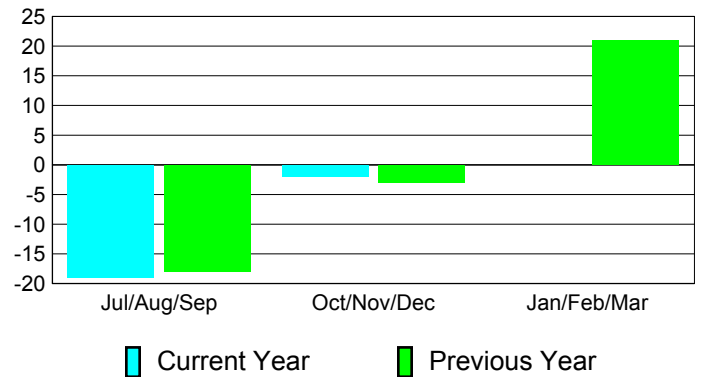

**Membership Results
2010-2011**

**Membership
2009-2010**

Month	Net Memb Goal	Actual New Memb	Actual Dropped Memb	Gain/Loss of Memb	Gain/Loss of Memb
Jul/Aug/Sep	5	20	-39	-19	-18
Oct/Nov/Dec	5	30	-32	-2	-3
Jan/Feb/Mar	5	23	-23	0	21
Totals	15	73	-94	-21	0

Membership Results 2010-2011

Goal, New, Dropped, Gain/Loss

Comparison of Membership Gain/Loss

Current Year Compared to the Previous Year

Gender Comparison 2010-2011

Jul/Aug/Sep

Oct/Nov/Dec

Jan/Feb/Mar