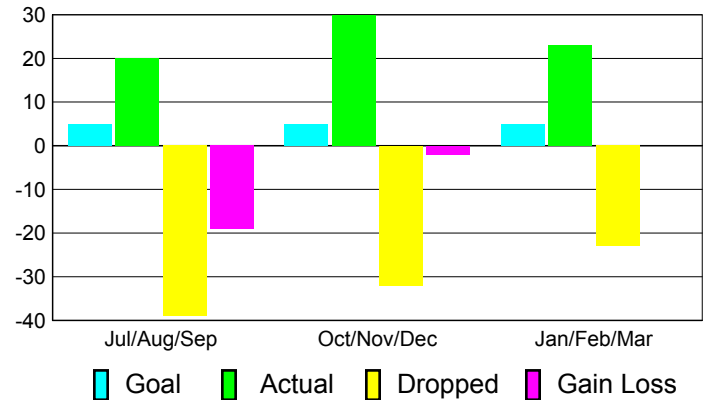

Membership Results 2010-2011

Goal, New, Dropped, Gain/Loss

Comparison of Membership Gain/Loss

Current Year Compared to the Previous Year